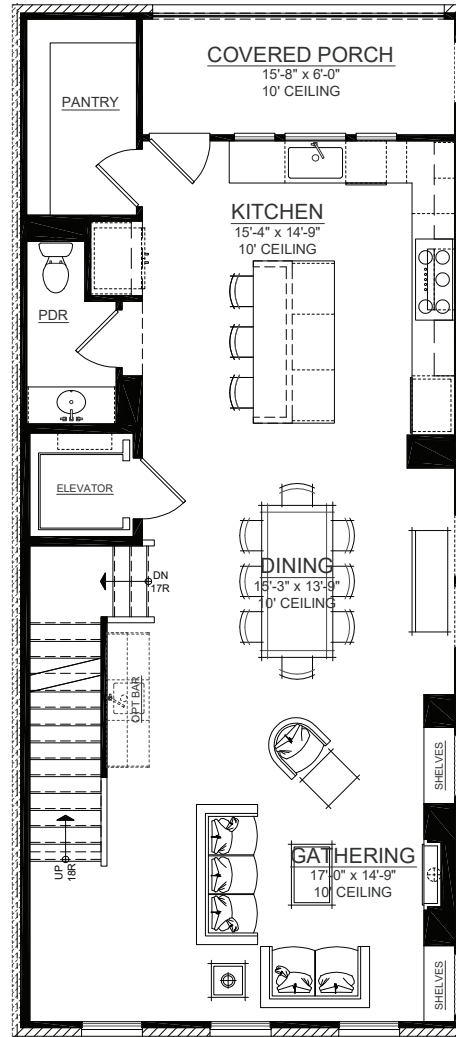

MAYFAIR

on main

Atlanta Fine Homes | Sotheby's
INTERNATIONAL REALTY

DEVELOPER SERVICES

ELEVATION A
FIRST FLOOR