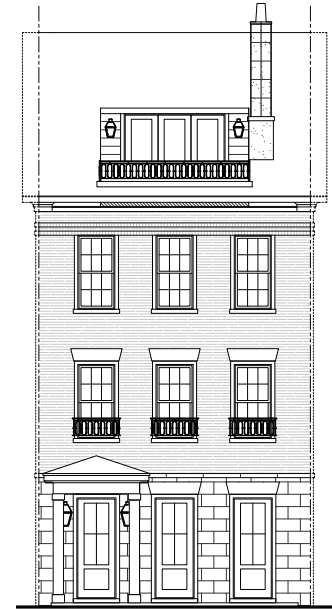

MAYFAIR

on main

PARK LANE

3,146+/- square feet

3 bedrooms

3.5 bathrooms

Atlanta Fine Homes | Sotheby's
INTERNATIONAL REALTY

DEVELOPER SERVICES

FRONT ELEVATION

A

FRONT ELEVATION

B

FRONT ELEVATION

C

MAYFAIR

on main