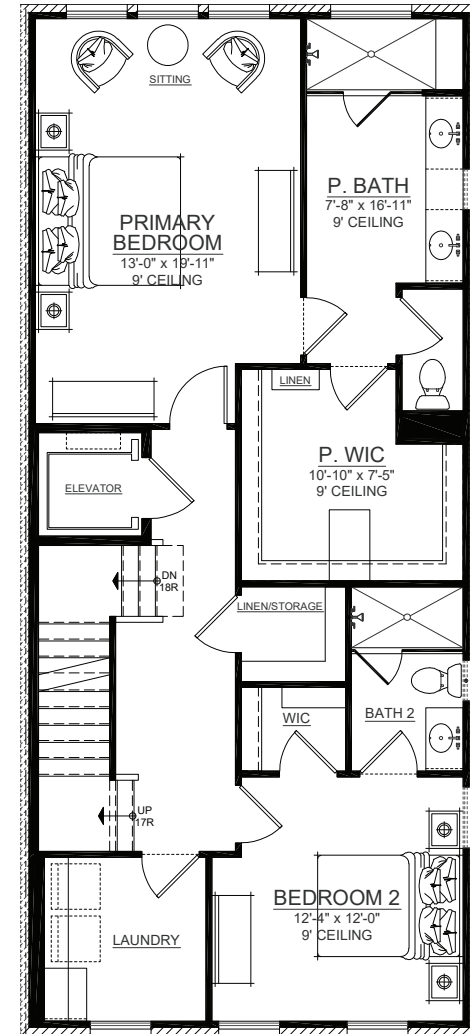

SECOND FLOOR