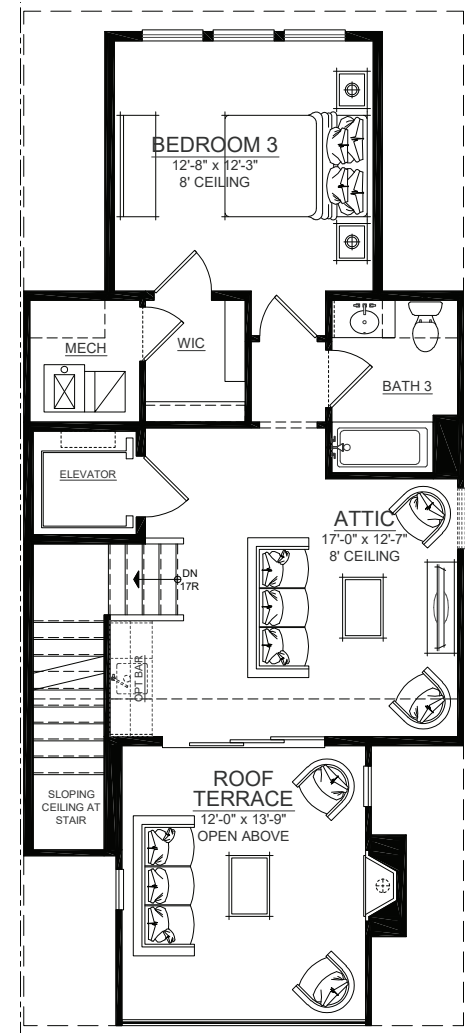

MAYFAIR

on main

Atlanta Fine Homes | Sotheby's
INTERNATIONAL REALTY

DEVELOPER SERVICES

ATTIC