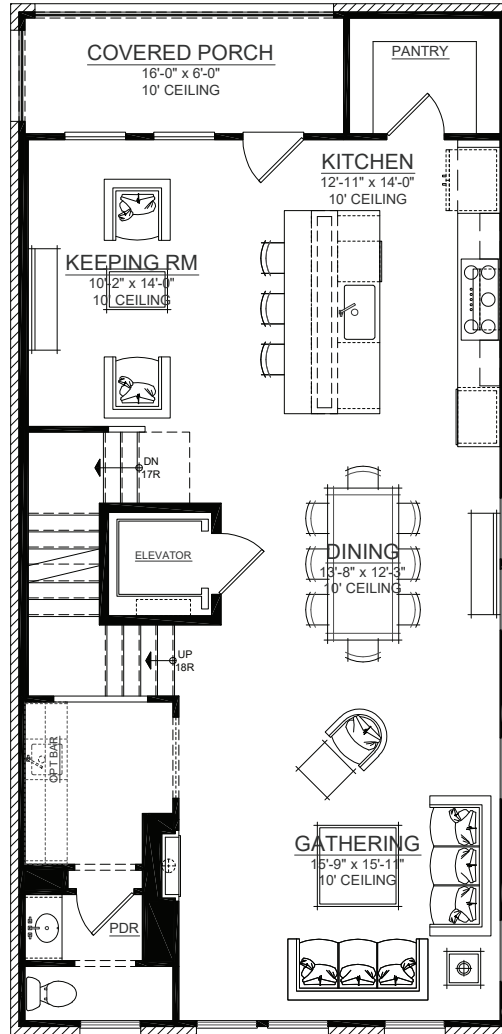

MAYFAIR

on main

REGENT

3,577+/- square feet

3 bedrooms

3 full bathrooms

2 half bathrooms

Atlanta Fine Homes | Sotheby's
INTERNATIONAL REALTY

DEVELOPER SERVICES

FRONT ELEVATION

A

FRONT ELEVATION

B

FRONT ELEVATION

C

MAYFAIR

on main

ELEVATION A
FIRST FLOOR

SECOND FLOOR

MAYFAIR

on main

Atlanta Fine Homes | Sotheby's
INTERNATIONAL REALTY

DEVELOPER SERVICES

TERRACE