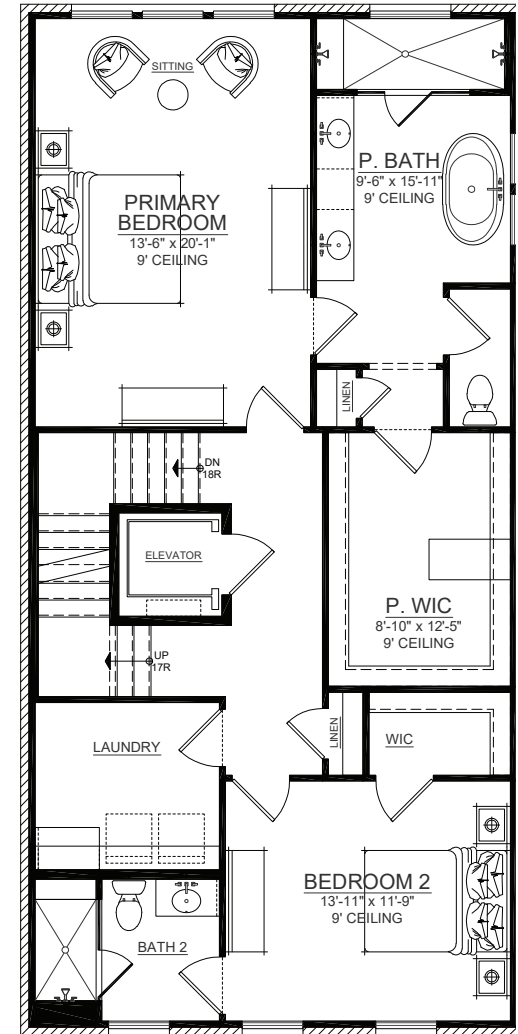

MAYFAIR

on main

REGENT

3,577+/- square feet

3 bedrooms

3 full bathrooms

2 half bathrooms

Atlanta Fine Homes | Sotheby's
INTERNATIONAL REALTY

DEVELOPER SERVICES

FRONT ELEVATION

A

FRONT ELEVATION

B

FRONT ELEVATION

C

MAYFAIR

on main

ELEVATION A
FIRST FLOOR

SECOND FLOOR

MAYFAIR

on main

Atlanta Fine Homes | Sotheby's
INTERNATIONAL REALTY

DEVELOPER SERVICES

TERRACE