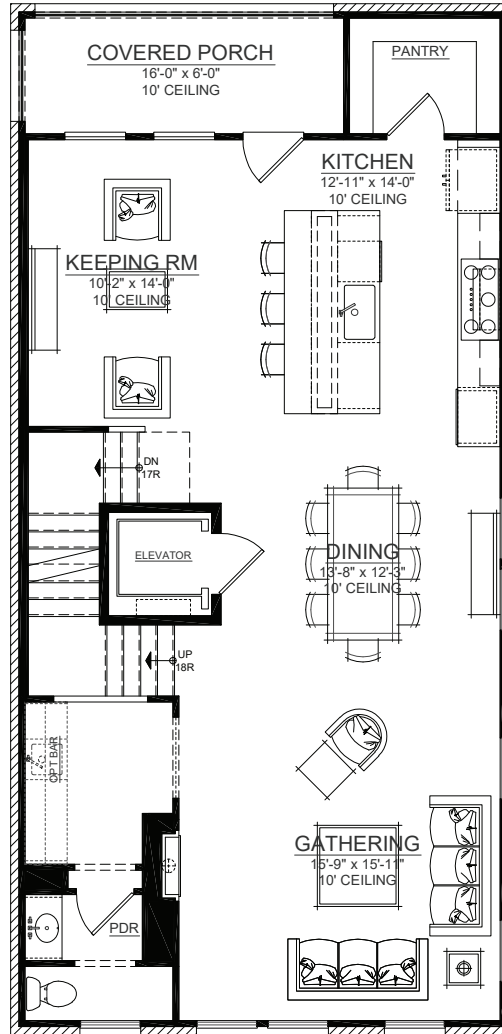

## REGENT

3,577+/- square feet

3 bedrooms

3 full bathrooms

2 half bathrooms

Atlanta Fine Homes | Sotheby's  
INTERNATIONAL REALTY

DEVELOPER SERVICES

FRONT ELEVATION

A

FRONT ELEVATION

B

FRONT ELEVATION

C

# MAYFAIR

on main

ELEVATION A  
FIRST FLOOR

SECOND FLOOR