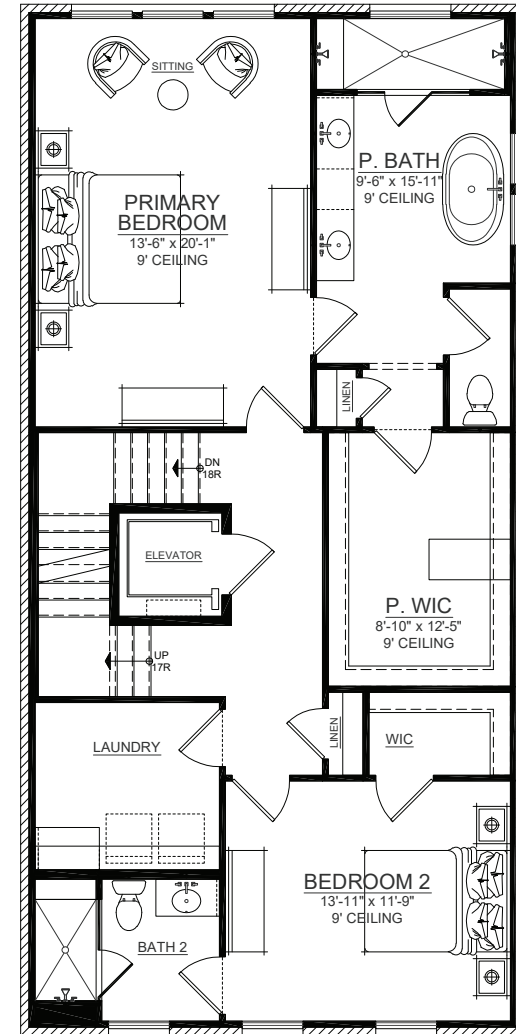

SECOND FLOOR