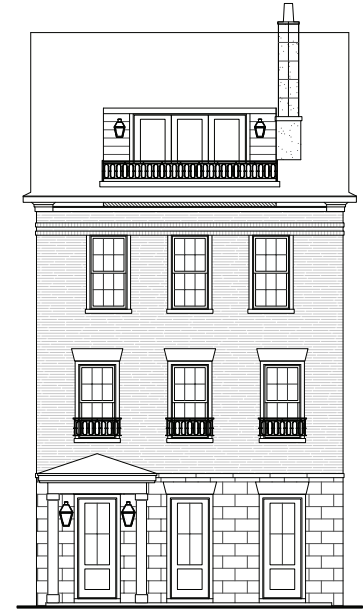

## REGENT

3,577+/- square feet

3 bedrooms

3 full bathrooms

2 half bathrooms

Atlanta Fine Homes | Sotheby's  
INTERNATIONAL REALTY

DEVELOPER SERVICES

FRONT ELEVATION

A

FRONT ELEVATION

B

FRONT ELEVATION

C