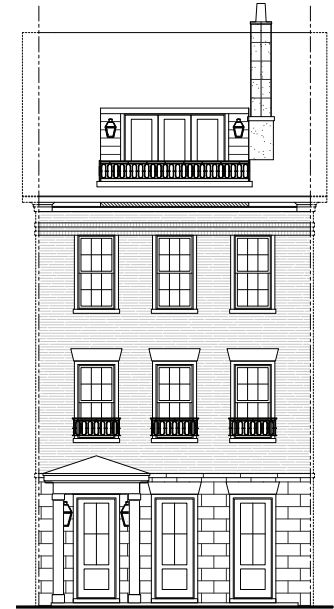

MAYFAIR

on main

PARK LANE

3,146± square feet
3 bedrooms
3 full bathrooms
2 half bathrooms

Atlanta Fine Homes | Sotheby's
INTERNATIONAL REALTY

DEVELOPER SERVICES

FRONT ELEVATION
A

FRONT ELEVATION
B

FRONT ELEVATION
C

M
MAYFAIR
on main

ELEVATION A
FIRST FLOOR

SECOND FLOOR