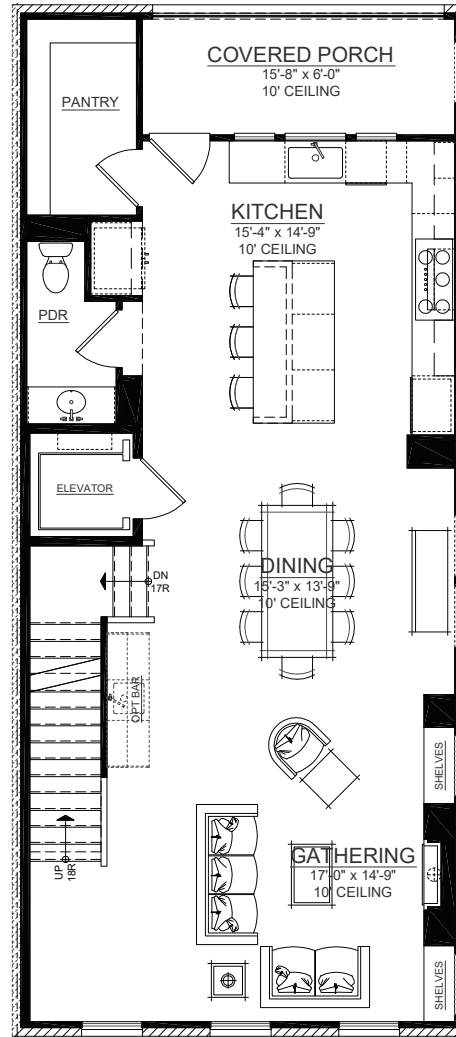

MAYFAIR

on main

PARK LANE

3,146± square feet
3 bedrooms
3 full bathrooms
2 half bathrooms

Atlanta Fine Homes | Sotheby's
INTERNATIONAL REALTY

DEVELOPER SERVICES

FRONT ELEVATION
A

FRONT ELEVATION
B

FRONT ELEVATION
C

M
MAYFAIR
on main

ELEVATION A
FIRST FLOOR

SECOND FLOOR