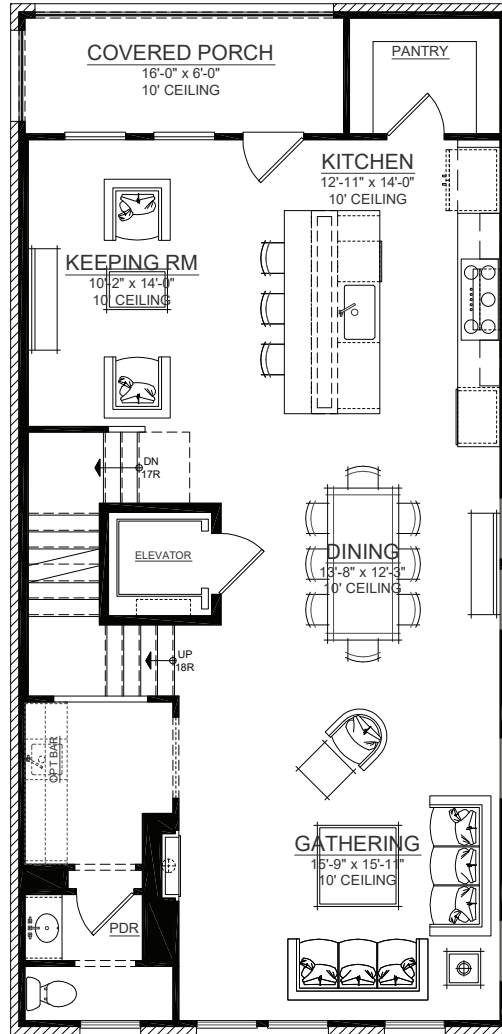

MAYFAIR

on main

REGENT

3,577± square feet

3 bedrooms

3 full bathrooms

2 half bathrooms

FRONT ELEVATION

on main

ELEVATION A
FIRST FLOOR

SECOND FLOOR

MAYFAIR

on main

TERRACE

ATTIC