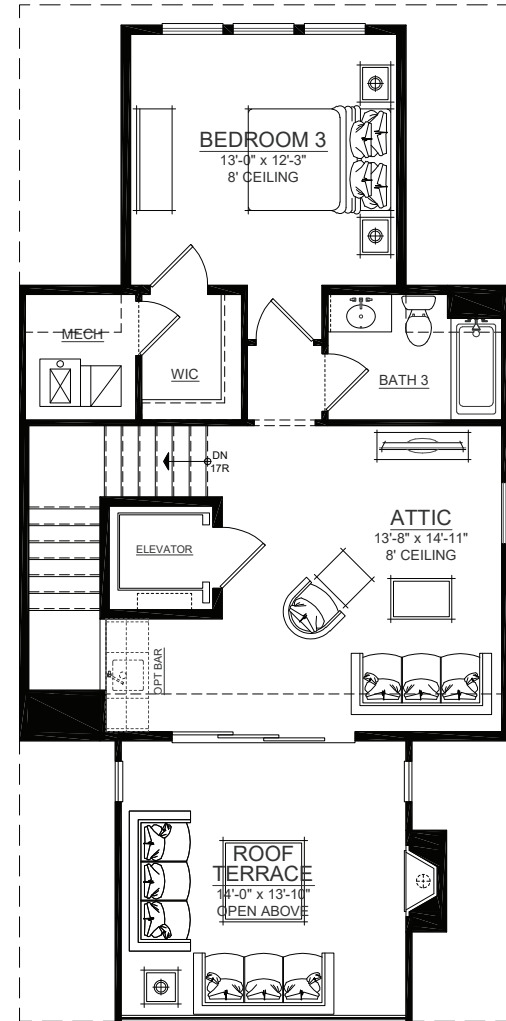

MAYFAIR

on main

REGENT

3,577± square feet

3 bedrooms

3 full bathrooms

2 half bathrooms

FRONT ELEVATION

on main

ELEVATION A
FIRST FLOOR

SECOND FLOOR

MAYFAIR

on main

TERRACE

ATTIC