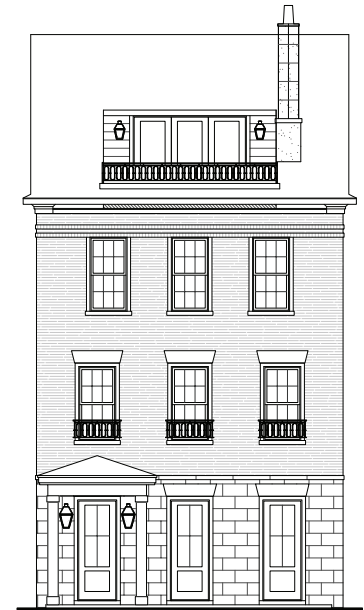

FRONT ELEVATION

C

Atlanta Fine Homes | Sotheby's
INTERNATIONAL REALTY

DEVELOPER SERVICES