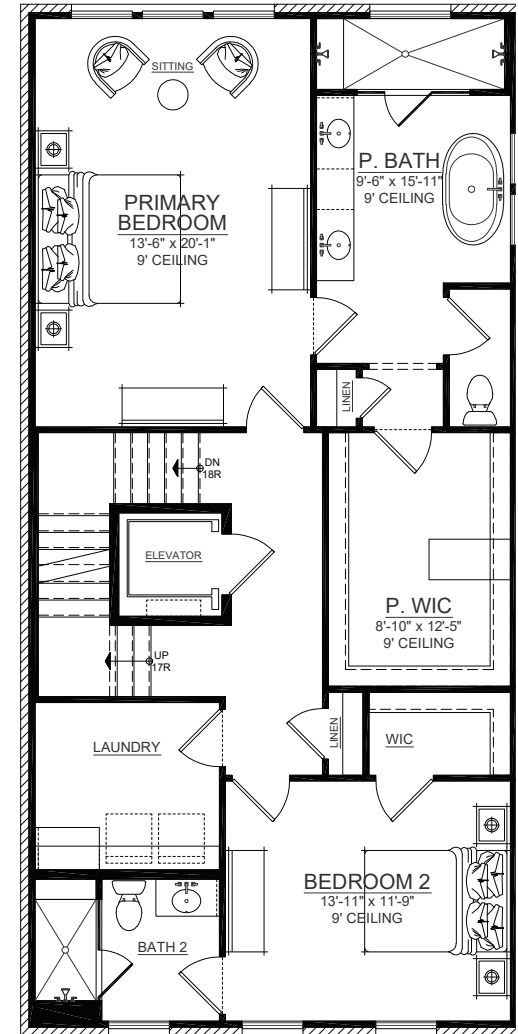

MAYFAIR

on main

REGENT

3,577± square feet

3 bedrooms

3 full bathrooms

2 half bathrooms

FRONT ELEVATION

on main

ELEVATION A
FIRST FLOOR

SECOND FLOOR

MAYFAIR

on main

TERRACE

ATTIC