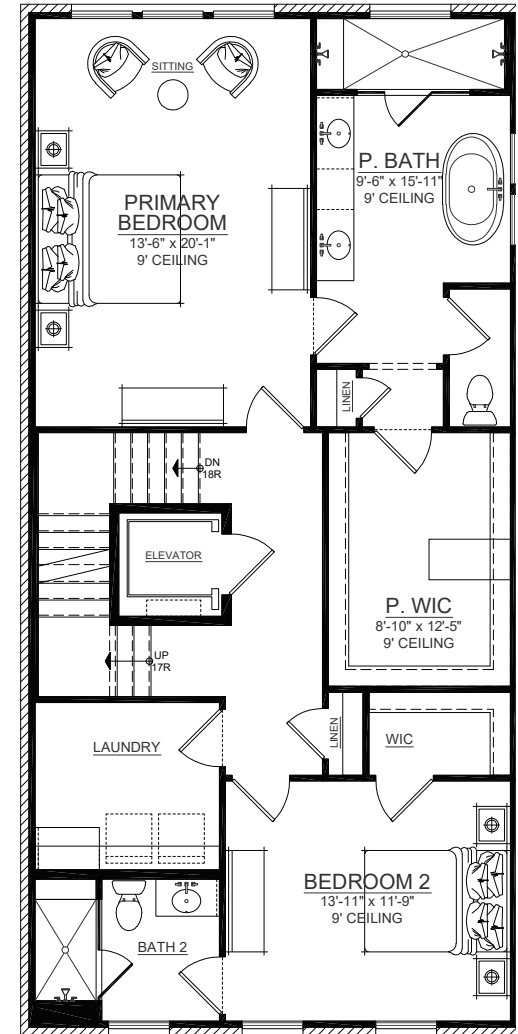

MAYFAIR

on main

REGENT

3,577± square feet

3 bedrooms

3 full bathrooms

2 half bathrooms

FRONT ELEVATION

on main

ELEVATION A
FIRST FLOOR

SECOND FLOOR

MAYFAIR

on main

TERRACE

ATTIC

MAYFAIR