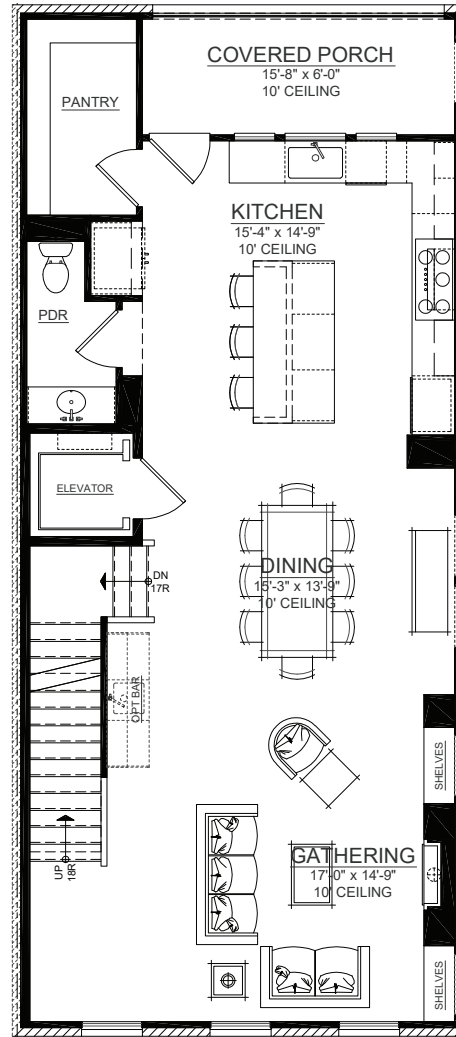

MAYFAIR
on main

ELEVATION A
FIRST FLOOR