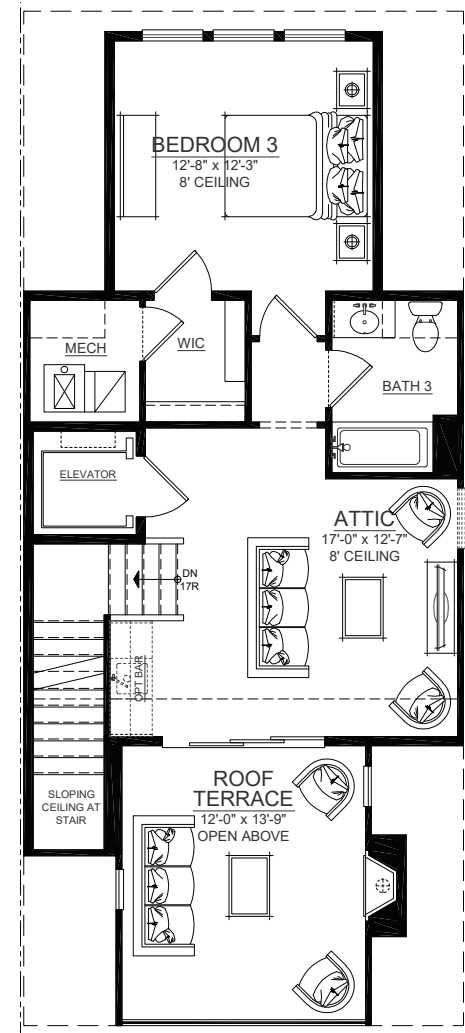

MAYFAIR

on main

Atlanta Fine Homes | Sotheby's
INTERNATIONAL REALTY

DEVELOPER SERVICES

ATTIC