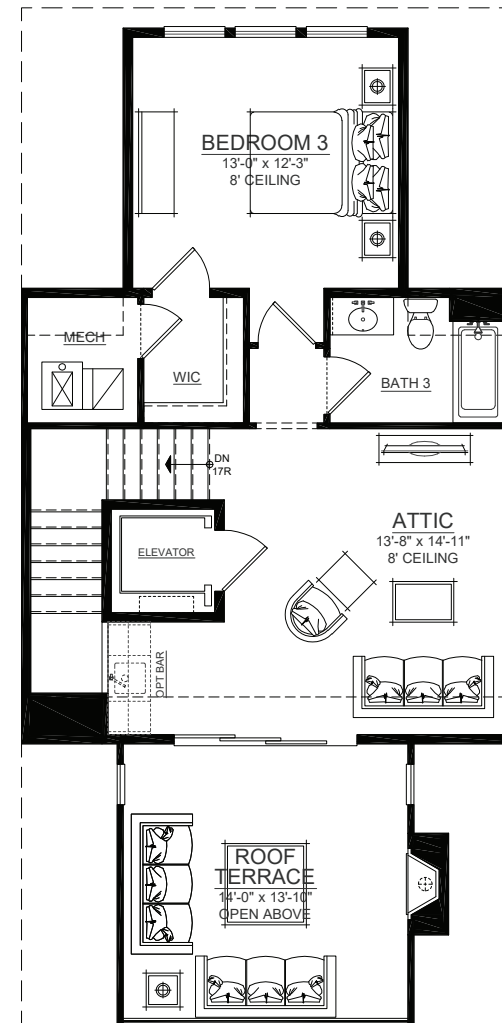

MAYFAIR

on main

REGENT

3,577± square feet

3 bedrooms

3 full bathrooms

2 half bathrooms

FRONT ELEVATION

on main

ELEVATION A
FIRST FLOOR

SECOND FLOOR

MAYFAIR

on main

Atlanta Fine Homes | Sotheby's
INTERNATIONAL REALTY

DEVELOPER SERVICES

TERRACE