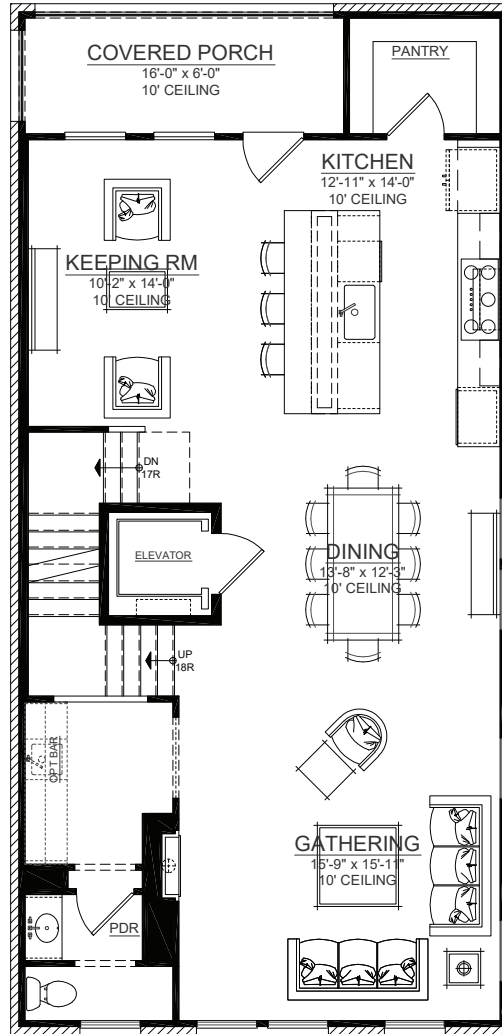

MAYFAIR

on main

REGENT

3,577± square feet

3 bedrooms

3 full bathrooms

2 half bathrooms

FRONT ELEVATION

on main

ELEVATION A
FIRST FLOOR

SECOND FLOOR

MAYFAIR

on main

Atlanta Fine Homes | Sotheby's
INTERNATIONAL REALTY

DEVELOPER SERVICES

TERRACE