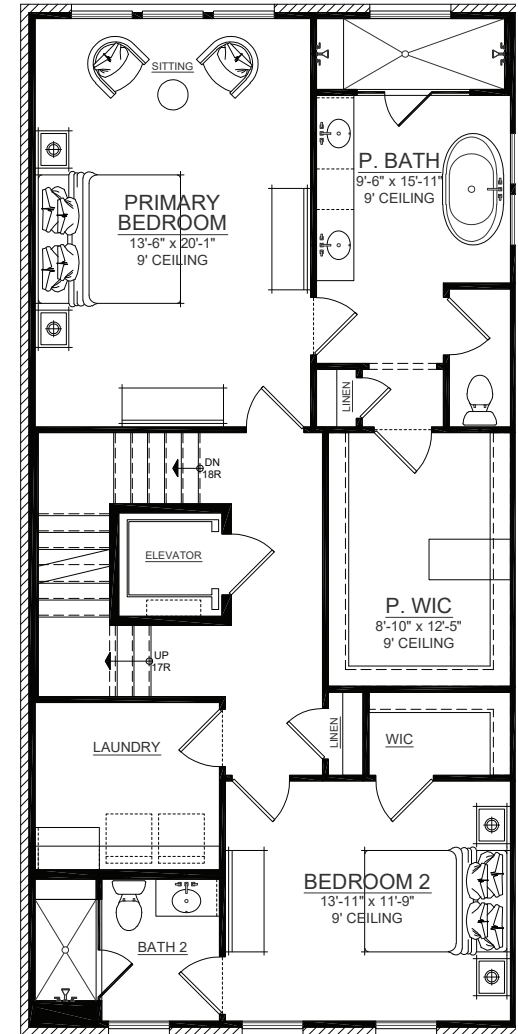

MAYFAIR

on main

REGENT

3,577± square feet

3 bedrooms

3 full bathrooms

2 half bathrooms

FRONT ELEVATION

on main

ELEVATION A
FIRST FLOOR

SECOND FLOOR

MAYFAIR

on main

Atlanta Fine Homes | Sotheby's
INTERNATIONAL REALTY

DEVELOPER SERVICES

TERRACE